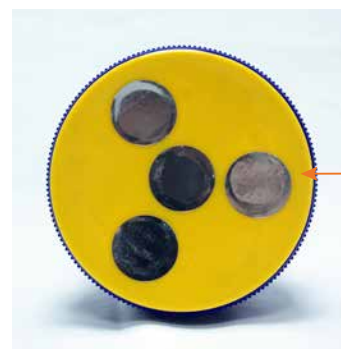

Solar Light (maintenance free)

NOW TWICE AS BRIGHT!

M18-SOLAR

Description:

This M18-Solar provides 360° illumination in a very small form factor. The M18 will continuously flash for (4)12 hour nights without sun.

Specifications:

Size H x W	5" x 4"
Weight	1.05 lbs
Light Source	6 LEDs
Modes	Flashing
Run Time	Up to 48 hr
Visibility	Up to 1 mile
Battery	2 rechargeable Ni-MH 1.2V (included)

Magnetic Base

Large On / Off switch works well with gloves on