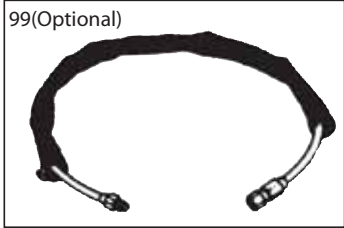

# 3/8" AIR DRILL

EXPLODED VIEW

**KE-7525**

224 Shore Court  
 Burr Ridge, IL 60527  
 800-235-1782 Fax 708-844-5559  
 www.ketools.com

**PARTS LIST**

Index No.	Parts No.	Description	Qty. Per tool
1	752501	Drill Chuck	1
2	752502	Screw	1
3	752503	Chuck Spacer	1
4	752504	Clamp Nut	1
5	752505	Internal Gear	1
6	6001ZZ	Ball Bearing	1
7	752507	Washer	1
8	1130-08	Planet Gear Pin	2
9	752509	Planet Gear	2
10	752510	Planet Carrier	1
12	6001ZZ	Ball Bearing	1
16	752516	Motor Pin	1
17	608ZZ	Ball Bearing	1
18	752518	Front End Plate	1
19	752519	Cylinder	1
20	1130-19	Rotor Blade	5
21	752521	Rotor	1
22	752522	Rear End Plate	1
23	626ZZ	Ball Bearing	1
24	782524	Motor Gasket	1
25	782525	Reverse Button	1
26	SP2.5X22	Roll Pin	1
27	7525-27	Trigger	1
28	782528	Valve Shaft	1
29	782529	Spring	1
30	S-4	O-Ring	1
31	782531	Washer	1
32	S-12	O-Ring	1
33	782533	Needle Roller	1

Index No.	Parts No.	Description	Qty. Per tool
34	782534	Slide Plate	1
35	782535	Reverse Valve	1
36	782536	Reverse Bush	1
37	782537	Motor Housing	1
38	752538	Silencer	1
39	752539	Deflector	1
40	752540	Screw	2
41	782541	Valve Seat	1
42	782542	Valve	1
43	782543	Valve Spring	1
44	752544	Air Inlet	1
45	752545	Chuck Key	1
50	752550	Key Less Chuck	1
51	782551	Ring	1
99	752599	Exhaust Hose Set (Optional)	1