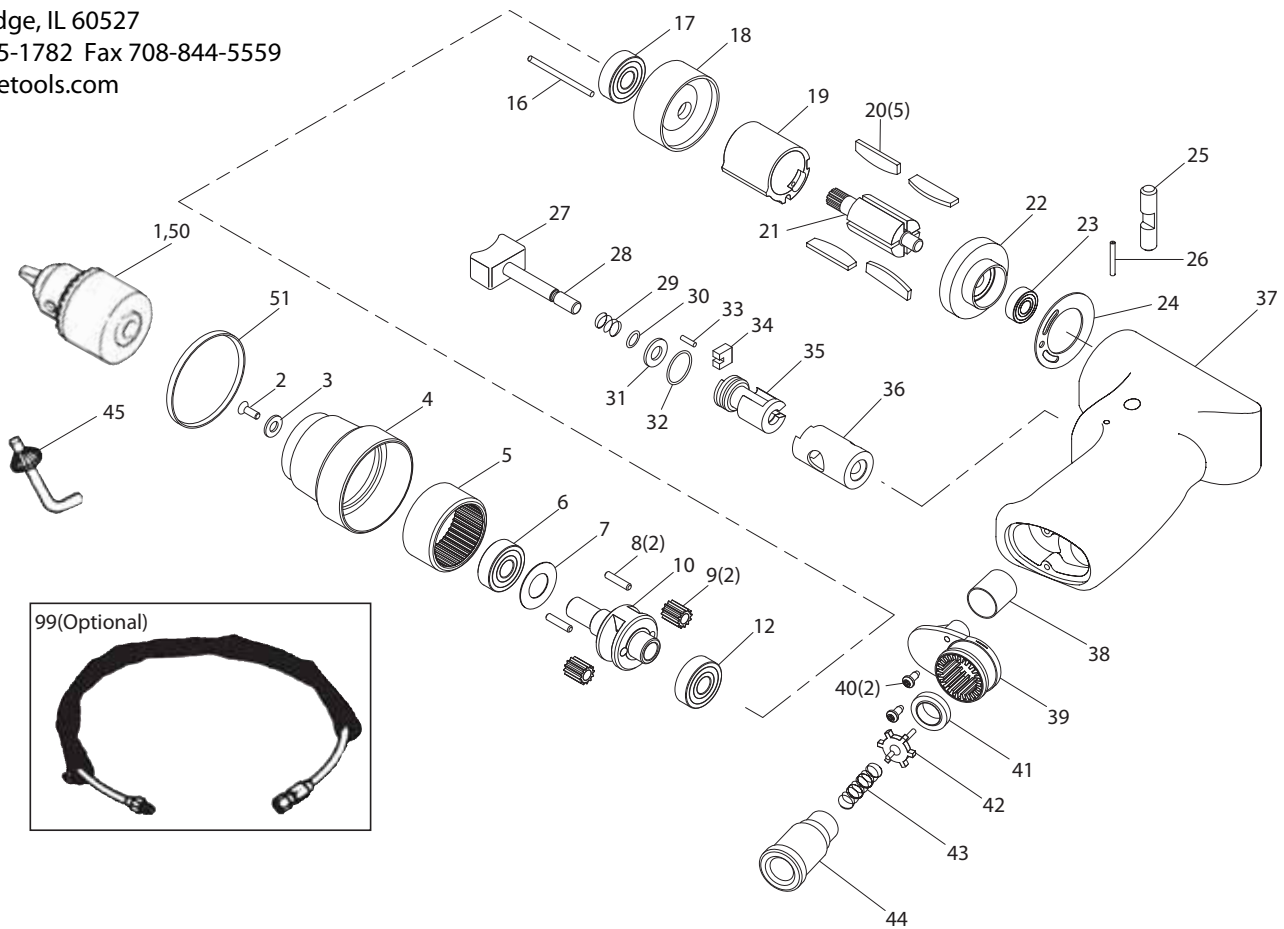

# 3/8" AIR DRILL

EXPLODED VIEW

**KE-7525**

224 Shore Court  
 Burr Ridge, IL 60527  
 800-235-1782 Fax 708-844-5559  
 www.ketools.com

**PARTS LIST**

Index No.	Parts No.	Description	Qty. Per tool
1	752501	Drill Chuck	1
2	752502	Screw	1
3	752503	Chuck Spacer	1
4	752504	Clamp Nut	1
5	752505	Internal Gear	1
6	6001ZZ	Ball Bearing	1
7	752507	Washer	1
8	1130-08	Planet Gear Pin	2
9	752509	Planet Gear	2
10	752510	Planet Carrier	1
12	6001ZZ	Ball Bearing	1
16	752516	Motor Pin	1
17	608ZZ	Ball Bearing	1
18	752518	Front End Plate	1
19	752519	Cylinder	1
20	1130-19	Rotor Blade	5
21	752521	Rotor	1
22	752522	Rear End Plate	1
23	626ZZ	Ball Bearing	1
24	782524	Motor Gasket	1
25	782525	Reverse Button	1
26	SP2.5X22	Roll Pin	1
27	7525-27	Trigger	1
28	782528	Valve Shaft	1
29	782529	Spring	1
30	S-4	O-Ring	1
31	782531	Washer	1
32	S-12	O-Ring	1
33	782533	Needle Roller	1

Index No.	Parts No.	Description	Qty. Per tool
34	782534	Slide Plate	1
35	782535	Reverse Valve	1
36	782536	Reverse Bush	1
37	782537	Motor Housing	1
38	752538	Silencer	1
39	752539	Deflector	1
40	752540	Screw	2
41	782541	Valve Seat	1
42	782542	Valve	1
43	782543	Valve Spring	1
44	752544	Air Inlet	1
45	752545	Chuck Key	1
50	752550	Key Less Chuck	1
51	782551	Ring	1
99	752599	Exhaust Hose Set (Optional)	1