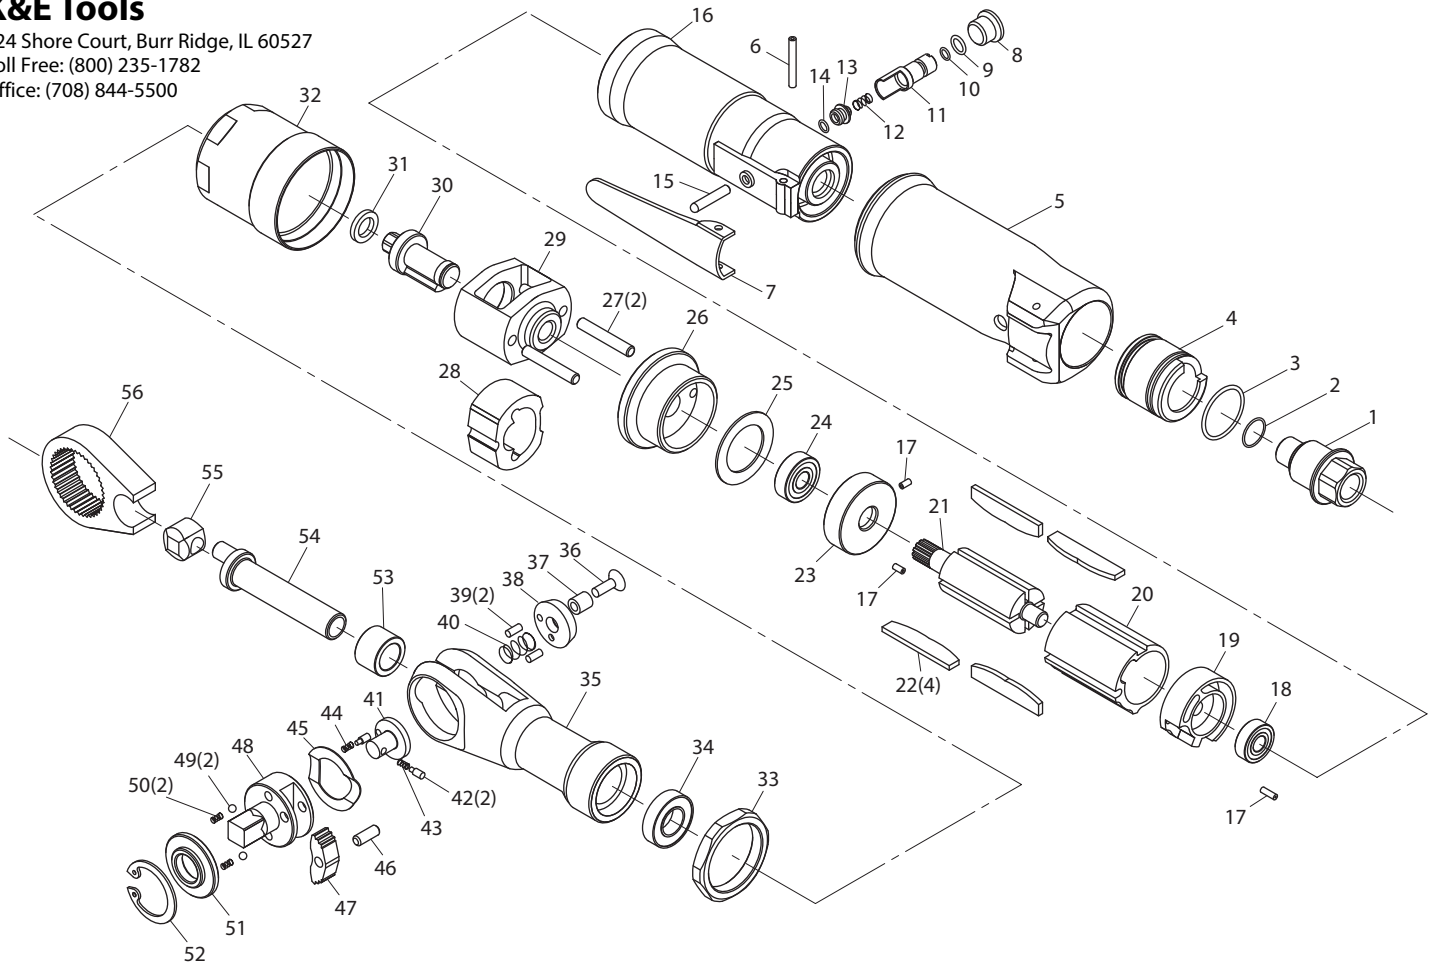

1/2" & 3/8" REACTION FREE RATCHET WRENCH

EXPLODED VIEW

KE-2175 / KE-2176

K&E Tools

224 Shore Court, Burr Ridge, IL 60527
Toll Free: (800) 235-1782
Office: (708) 844-5500

PARTS LIST

Index No.	Parts No.	Description	Qty. Per tool
1	2175-01	Swivel Inlet Bushing	1
2	P-10	O-Ring	1
3	S-22.4	O-Ring	1
4	1130-03	Exhaust Sleeve	1
5	2175-05	Housing Cover	1
6	SP3X28	Spring Pin	1
7	1130-07	Throttle Lever	1
8	2175-08	Valve Nut	1
9	P-8	Valve Nut O-Ring	1
10	S-5	O-Ring	1
11	2175-11	Regulator	1
12	1130-10	Throttle Valve Spring	1
13	1130-11	Throttle Valve	1
14	P-4	Throttle Valve O-Ring	1
15	1130-13	Throttle Plunger	1
16	1130-14	Motor Housing	1
17	SP2.5X5	Spring Pin	3
18	626ZZ	Ball Bearing	1
19	2175-19	Rear End Plate	1
20	1130-20	Cylinder	1
21	2175-21	Rotor	1
22	1130-19	Rotor Blade	4
23	2175-23	Front End Plate	1
24	6000ZZ	Ball Bearing	1
25	1130-24	Lock Washer	1
26	2175-26	Lock Ring	1
27	2175-27	Hammer Pin	2
28	2175-28	Hammer	1
29	2175-29	Hammer Frame	1
30	2175-30	Spindle	1

Index No.	Parts No.	Description	Qty. Per tool
31	2175-31	Spindle Spacer	1
32	2175-32	Clutch Housing	1
33	2175-33	Lock Nut	1
34	6901ZZ	Ball Bearing	1
35	2175-35	Ratchet Housing	1
36	917543	Reverse Knob Screw	1
37	917540	Reverse Collar	1
38	917542	Reverse Knob	1
39	917544	Reverse Push Pin	2
40	917541	Reverse Knob Spring	1
41	917539	Reverse Shaft (3/8")	1
	917639	Reverse Shaft (1/2")	1
42	917550	Reverse Pin	2
43	917546	Reverse Spring	1
44	917551	Spring	1
45	917538	Wear Washer	1
46	917552	Ratchet Pawl Pin	1
47	917553	Ratchet Pawl	1
	917547	Ratchet Anvil (3/8")	1
48	917647	Ratchet Anvil (1/2")	1
49	917554	Steel Ball	2
50	2175-50	Thrust Washer Spring	2
	917556	Thrust Washer (3/8")	1
51	917656	Thrust Washer (1/2")	1
52	917557	Retaining Ring	1
53	1130-33	Needle Bearing HK1212	1
54	217554	Crank Shaft	1
55	1130-37	Drive Bushing	1
56	917537	Ratchet Yoke	1