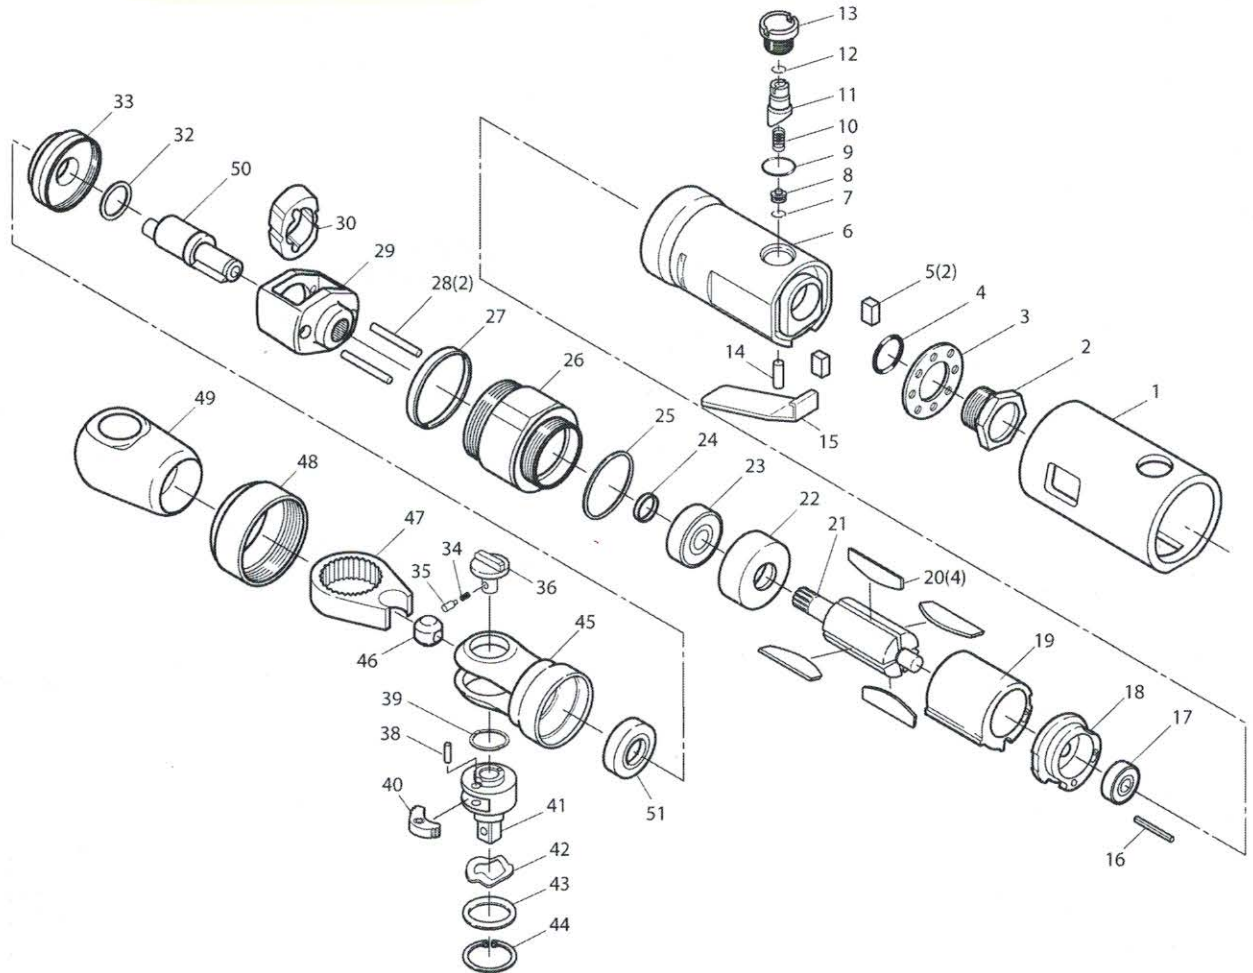

1/4" & 3/8" IMPACT RATCHET WRENCH

EXPLODED VIEW KE-1140/KE-1150

PARTS LIST

Index No.	Parts No.	Description	Qty. Per tool
1	114001	Housing Cover	1
2	114002	Inlet Bushing	1
3	114003	Deflector	1
4	S-9	O-Ring	1
5	280EX-44	Sponge	2
6	114006	Housing	1
7	P-4	O-Ring	1
8	114008	Throttle Valve	1
9	P-8	O-Ring	1
10	1164-37	Spring	1
11	114011	Air Regulator	1
12	S-6	O-Ring	1
13	114013	Valve Screw	1
14	114014	Valve Shaft	1
15	114015	Throttle Lever	1
16	SP2.5X14	Roll Pin	1
17	696ZZ	Ball Bearing	1
18	114018	Rear End Plate	1
19	114019	Cylinder	1
20	114020	Rotor Blade	4
21	114021	Rotor	1
22	114022	Front End Plate	1
23	608ZZ	Ball Bearing	1
24	114024	Rotor Spacer	1
25	1164-23	Lock Washer	1
26	114026	Clutch Housing	1
27	114027	Collar	1
28	114028	Hammer Pin	2
29	114029	Hammer Frame	1

Index No.	Parts No.	Description	Qty. Per tool
30	114030	Hammer	1
32	114032	Spindle Spacer	1
33	114033	Spacer	1
34	1164-07	Ratchet Spring	1
35	1164-06	Pin	1
36	1164-05	Reverse Button (1/4")	1
	1165-05	Reverse Button (3/8")	1
38	1164-10	Dowel Pin	1
39	114039	Wear Washer	1
40	114040	Ratchet Pawl	1
41	1164-09	Ratchet Anvil (1/4")	1
	1165-09	Ratchet Anvil (3/8")	1
42	1164-15	Wave Washer	1
43	1164-08	Thrust Washer (1/4")	1
	1165-08	Thrust Washer (3/8")	1
44	114044	Retaining Ring	1
45	114045	Ratchet Housing	1
46	114046	Drive Bushing	1
47	1164-01	Ratchet Yoke	1
48	114048	Lock Ring	1
49	114049	Head Cover	1
50	114031	Spindle	1
51	6901ZZ	Ball Bearing	1