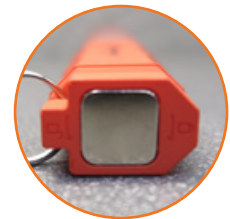

R5 Safety Stick®

New Railhead Innovation

RH-SSR-200

Specifications:

- Size H x W: 9.84" x 1.18"
- Battery: (4) AAA (included)
- Magnets: 2 Strong integrated magnets
- Waterproof: IPX7
- Drop Tested: 7 ft.
- Switches: Top switch / Bottom switch
- Includes: Wrist lanyard (attached)

375
LUMENS

Magnet

Flashlight

Magnet

	output lumen	distance feet	run time hours	weather protection
FLOODLIGHT:	238	82	6.95	IPX7
FLASHLIGHT:	138	190	4.50	

Railhead
GEAR

Railhead Corp.
224 Shore Court, Burr Ridge, IL 60527
800-235-1782 708-844-5500
www.railheadcorp.com