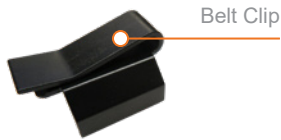

R5 Safety Stick®

New Railhead Innovation

RH-SSR-200

Specifications:

- Size H x W: 9.84" x 1.18"
- Battery: (4) AAA (included)
- Magnets: 2 Strong integrated magnets
- Waterproof: IPX7
- Drop Tested: 7 ft.
- Switches: Top switch / Bottom switch
- Includes: Wrist lanyard (attached)
Belt Clip

375
LUMENS

output lumen

FLOODLIGHT: 238
FLASHLIGHT: 138

distance feet

82
190

run time hours

6.95
4.50

weather protection