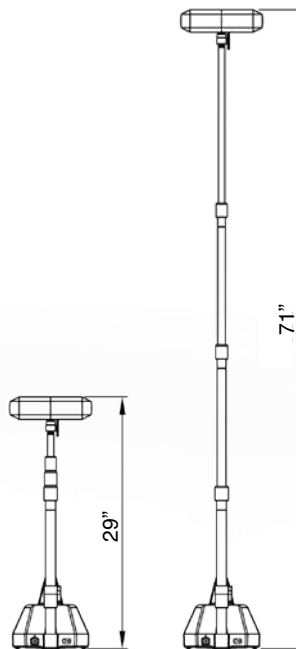

RAILHEAD CORPORATION

Portable Rechargeable Work Lamp

RH-RWL

GREAT FOR:

- Remote Areas, Mobile Tasks, Workshops, and etc.

SPECIFICATIONS:

- Battery: 12V 14Ah Lead-Acid Battery
- Charging Time: 4-5 hr
- Operating Time: Low: 9-10hr / High: 4-5hr
- Charger Input Voltage: 100-240V AC
- Modes: Off > Low > High > Off
- Water Resistance: IPX5 / IP66
- Size (Min Height x Max Height): 24" x 71"
- Size (Folded): 29" x 9.5" x 8.5"