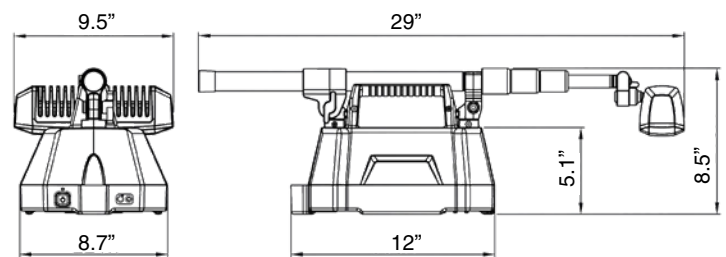

RAILHEAD CORPORATION

Portable Rechargeable Work Lamp

RH-RWL

GREAT FOR:

- Remote Areas, Mobile Tasks, Workshops, and etc.

SPECIFICATIONS:

- Battery: 12V 14Ah Lead-Acid Battery
- Charging Time: 4-5 hr
- Operating Time: Low: 9-10hr / High: 4-5hr
- Charger Input Voltage: 100-240V AC
- Modes: Off > Low > High > Off
- Water Resistance: IPX5 / IP66
- Size (Min Height x Max Height): 24" x 71"
- Size (Folded): 29" x 9.5" x 8.5"