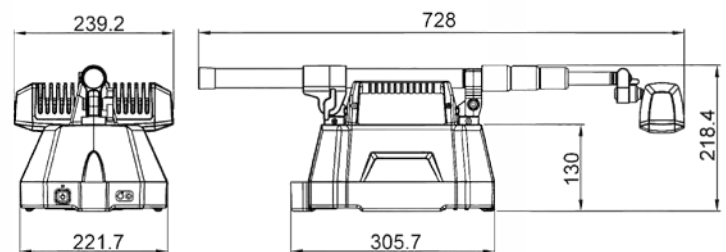

RAILHEAD CORPORATION

Portable Rechargeable Work Lamp

RH-RWL

GREAT FOR:

- ▶ Remote Areas, Mobile Tasks, Workshops, and etc.

SPECIFICATIONS:

- ▶ Battery: 12V 14Ah Lead-Acid Battery
- ▶ Charging Time: 4-5 hr
- ▶ Operating Time: Low: 9-10hr / High: 4-5hr
- ▶ Charger Input Voltage: 100-240V AC
- ▶ Modes: Off > Low > High > Off
- ▶ Water Resistance: IPX5 / IP66
- ▶ Size (Min Height x Max Height): 730 x 1800mm
- ▶ Size (Folded): 728 x 239.2 x 218.4mm