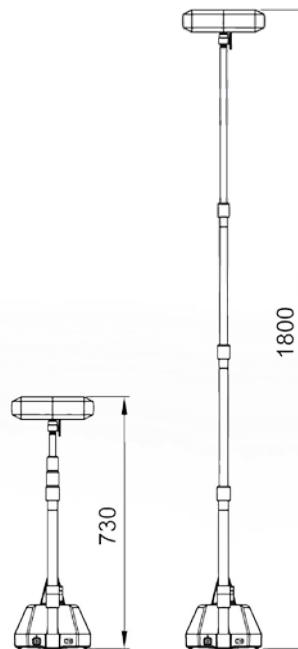

RAILHEAD CORPORATION

Portable Rechargeable Work Lamp

RH-RWL

GREAT FOR:

- ▶ Remote Areas, Mobile Tasks, Workshops, and etc.

SPECIFICATIONS:

- ▶ Battery: 12V 14Ah Lead-Acid Battery
- ▶ Charging Time: 4-5 hr
- ▶ Operating Time: Low: 9-10hr / High: 4-5hr
- ▶ Charger Input Voltage: 100-240V AC
- ▶ Modes: Off > Low > High > Off
- ▶ Water Resistance: IPX5 / IP66
- ▶ Size (Min Height x Max Height): 730 x 1800mm
- ▶ Size (Folded): 728 x 239.2 x 218.4mm