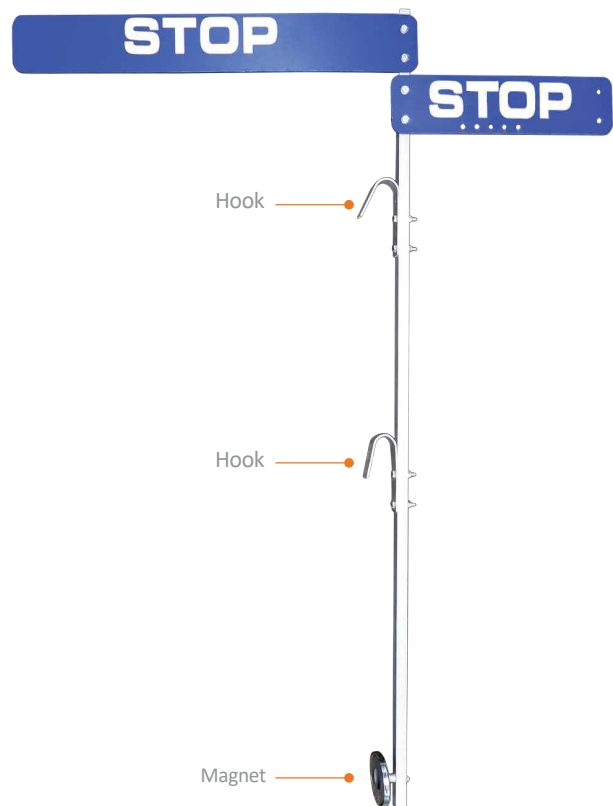

Blue Locomotive Flag Staff with 2 Hooks

SAVE TIME AND ENERGY FROM CLIMBING ONTO THE LOCOMOTIVE BY SIMPLY ATTACHING A FLAG ON OUTSIDE RAILINGS OR GRAB IRONS.

RH-LFS-M

Features:

- ▶ Portable use on work trucks
- ▶ Keeping yard workers safe
- ▶ Noticeable blue flag both night and day
- ▶ Portable and/or temporary flagging
- ▶ Increasing visibility Includes blue double-sided HIP reflective Stop signs