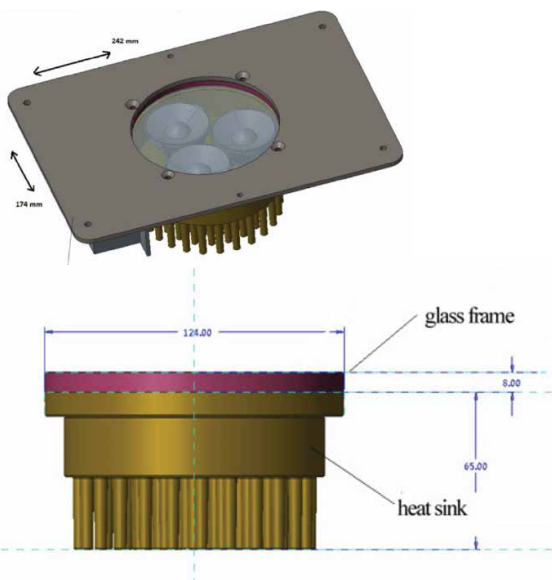

### Specifications:

External Driver Required:	Yes - Included
Materials:	Aluminum / Plate Glass
Lighting Angles:	EU compliant
Rated Life:	50,000 + hours
Measurements:	4.8" x 2.87" (bulb)

**Note:** Mounting plate can be made in any size / shape, to fit or replace existing fixtures

### Power Configurations:

Power Consumption	15W
LED Configuration	3 LED
Chip Manufacturer	
Color / Brightness*	- 60,000 Candela

\*Other colors and customization available.  
Please [contact us](#) for details.