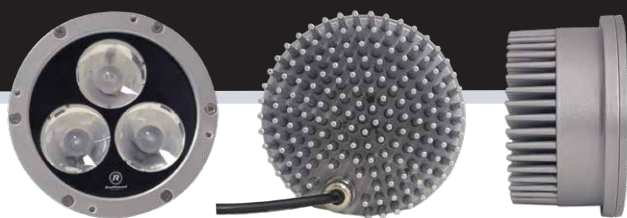

# Locomotive LED Headlight

## KE-PAR46

### Specifications:

External Driver Required:	Yes - Included
Materials:	Aluminum / Plate Glass
Lighting Angles:	EU compliant
Rated Life:	50,000 + hours
Measurements:	4.8" x 2.87" (bulb)

**Note:** Mounting plate can be made in any size / shape, to fit or replace existing fixtures

### Power Configurations:

Power Consumption	15W
LED Configuration	3 LED
Chip Manufacturer	
Color / Brightness*	- 60,000 Candela

\*Other colors and customization available.  
Please [contact us](#) for details.