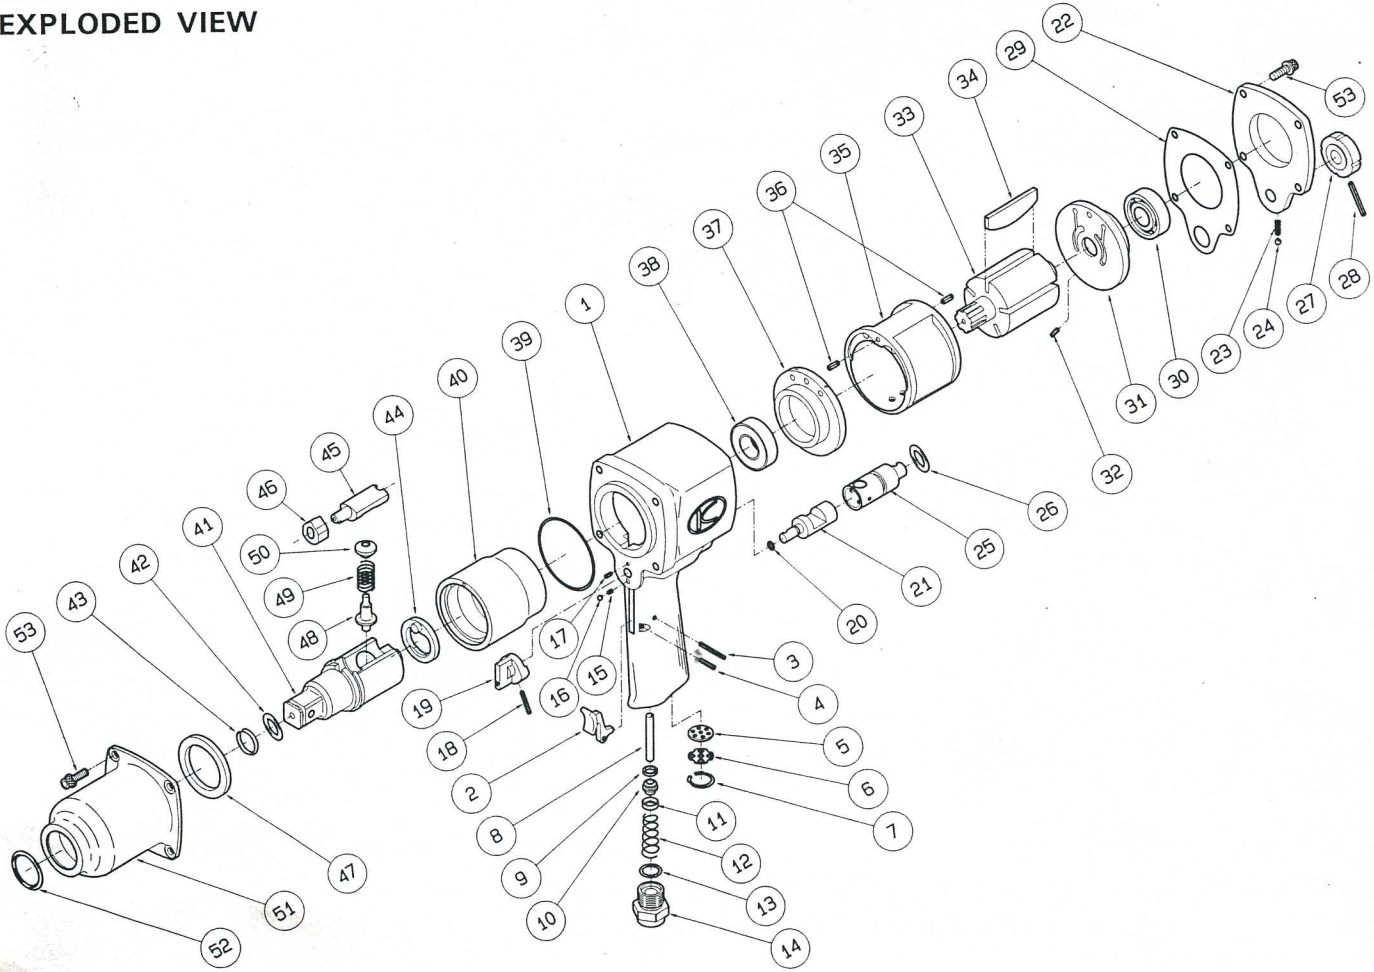

# EXPLODED VIEW

## PARTS LIST

REF. NO. on DRAW.	PART NUMBER	PART NAME	Q'TY.	REF. NO. on DRAW.	PART NUMBER	PART NAME	Q'TY.
1	0528081	Motor Case C.P.	1	29	0528006	Motor Gasket	1
2	0714P12	Throttle Lever	1	30	Z0016203	Ball Bearing	1
3	Z0563 x 28	Spring Pin	1	31	0528024	Rear End Plate	1
4	Z0563 x 16	Spring Pin	1	32	Z0563 x 8	Spring Pin	1
5	0423061A	Muffler	1	33	0528021	Rotor	1
6	0423062	Stopper	1	34	0528022	Rotor Blade	5
7	Z03020	Retainer Ring	1	35	0120304	Cylinder	1
8	0525013	Throttle Valve Pin	1	36	Z0564 x 10	Spring Pin	2
9	05250111	Throttle Valve Plate	1	37	0528023	Front End Plate	1
10	0525011	Throttle Valve	1	38	Z0016004Z	Ball Bearing	1
11	0535041	"O" Ring Cover	1	39	Z041S65	"O" Ring	1
12	0528038	Throttle Spring	1	40	0528026	Hammer Wheel	1
13	Z040P18	"O" Ring	1	41	0528030AIM	3/4" Anvil	1
14	0423011	Inlet Bushing	1	41	05280301AIM	1" Anvil	1
15	0114194	Spring	1	41	05280843	Anvil C.P. (3/4" Ring Type)	1
16	Z0104D	Steel Ball	1	41	05280844	3" Anvil C.P. (3/4" Ring Type)	1
17	Z0563 x 6	Spring Pin	1	42	Z040P14	"O" Ring	1
18	Z0563 x 22	Spring Pin	1	43	0120128	Retainer Ring	1
19	0528016	Reversing Lever	1	44	0528050	Retainer	1
20	Z041S6	"O" Ring	1	45	0525028	Anvil Piece	1
21	0528015	Reversing Valve	1	46	0525027	Cam	1
22	0528088	Case Cover C.P.	1	47	0525029	Bushing	1
23	0114192	Spring Pin	1	48	0525051B	Plunger A	1
24	Z0104D	Steel Ball	1	49	0525053	Spring	1
25	0528017	Regulating Valve	1	50	0525052B	Plunger B	1
26	Z040P14	"O" Ring	1	51	0528082	Impact Housing C.P.	1
27	0438318	Regulating Valve Knob	1	52	Z040P34	"O" Ring	1
28	Z0563 x 28	Spring Pin	1	53	Z0666 x 18A	Bolt	8