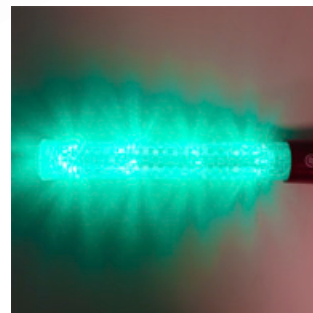

Red and Green LED Safety Wand

KE-SLB41 RG

IDEAL FOR TRAFFIC CONTROL, AIRPORTS, CONSTRUCTION SITES, AND INDUSTRIAL USES

This 8 LEDs baton is lightweight, durable, weather resistant, and extremely bright

Features:

- 4 red + 4 green super bright LEDs
- Wrist strap included
- Weather resistant
- Switches easily from green to red with the simple push of a button
- Highly reflective lens

Specifications:

Light Source	8 LEDs (4 red+4 green)
Run Time	Up to 91 hours
Color	Red / Green
Modes	4 red light steady on 4 green light steady / on - off
Battery (not included)	(2) C
Length	16"