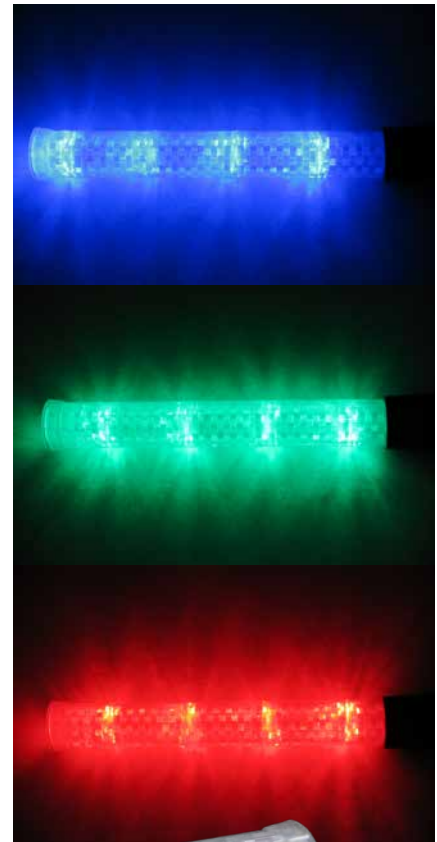

Traffic Baton

Super durable & extremely bright

KE-SLB23-RGB

Specifications:

- Material: Polycarbonate prismatic lens
- Light Source: 12 super bright LED's
- Run Time: 90 hr
- Modes: Steady-on
- Size: 16" x 1.5"
- Battery: (2) C (not included)