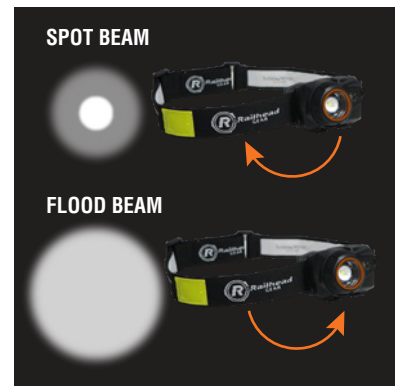

Focus Control & Motion Sensor Headlight

375 lumens

Part# KE-FC115

Specifications:

Operation SENSOR MODE (long press to adjust brightness level) > HIGH > MED > LOW > OFF
[Blue LED Indicator will light up to indicate the stand-by status of Motion Sensor Operation]
[At SENSOR MODE, press and hold the Operation Button to cycle through 100%-5% output level (blinks at brightest & dimmest output), release any time for desired brightness]
[Wave hand in front of the Motion Sensor slowly to cycle through ON and OFF at selected Brightness Level]
*IR does not work with black rubber materials
[Twist lens ring for LED FOCUS CONTROL]
[Press OFF if stays at any mode over 5 seconds]

Battery Type 3 x 1.5V AAA Alkaline Batteries (included) or 1 x 3.7V 800mAh Li-polymer Rechargeable Battery Pack1 (not included)

Bulb Type 1 x XP-G2 Cree White LED

Size 2.8" x 1.8" x 1.7"

Weight 0.23 lb (with batteries)

LED Focus Control Illumination