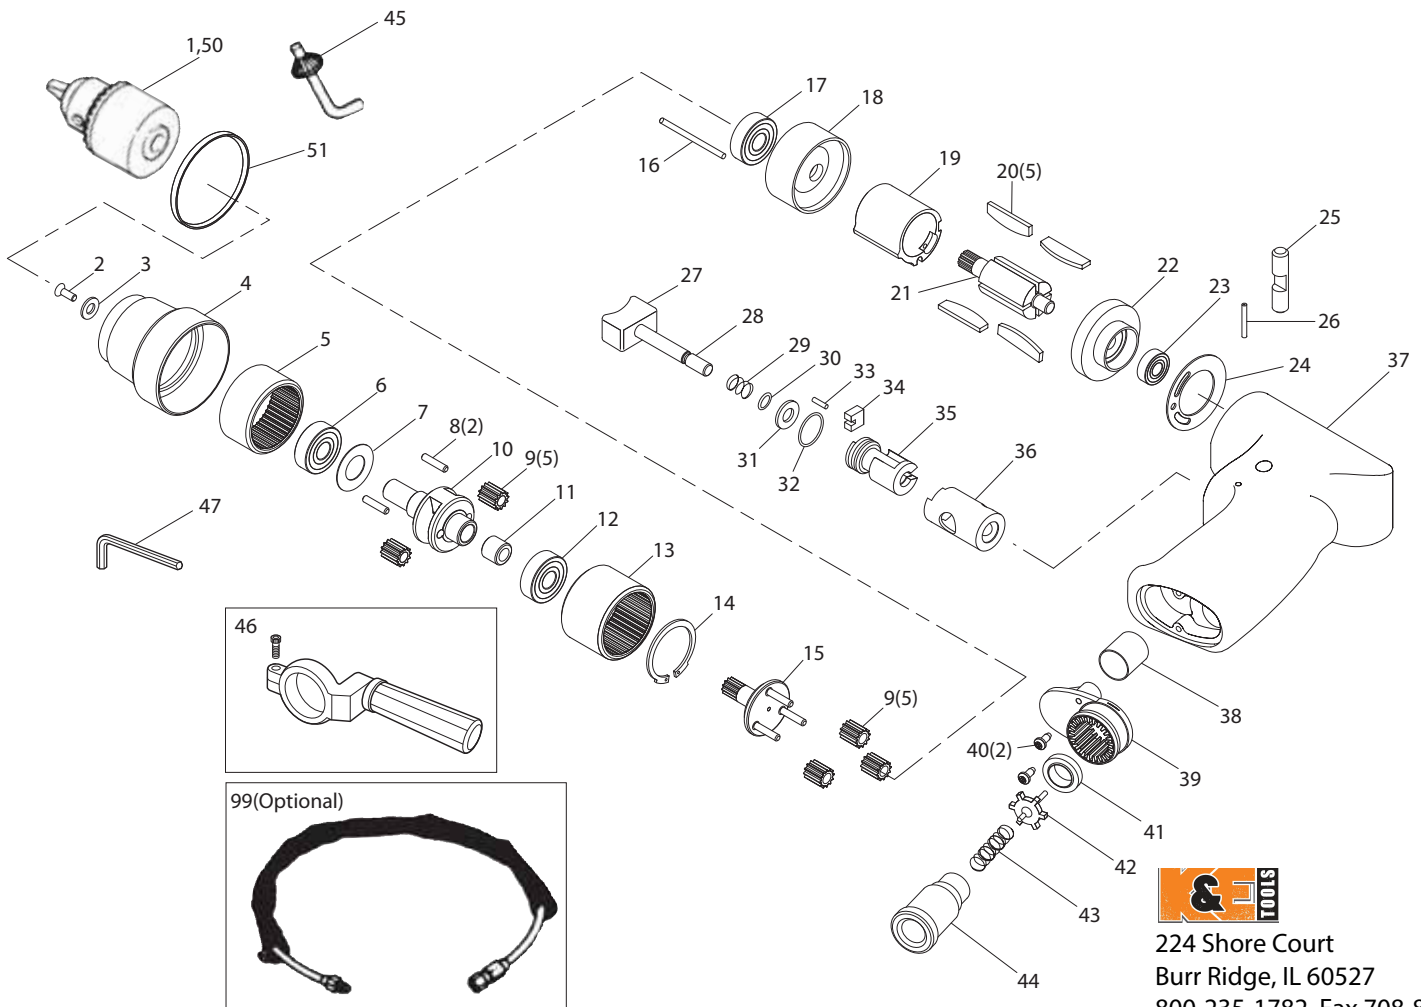

1/2" AIR DRILL

EXPLODED VIEW

KE-7526

224 Shore Court
 Burr Ridge, IL 60527
 800-235-1782 Fax 708-844-5559
www.ketools.com

PARTS LIST

Index No.	Parts No.	Description	Qty. Per tool
1	752550	Drill Chuck	1
2	752502	Screw	1
3	752503	Chuck Spacer	1
4	752604	Clamp Nut	1
5	752605	Internal Gear	1
6	6001ZZ	Ball Bearing	1
7	752507	Washer	1
8	1130-29	Planet Gear Pin	2
9	752509	Planet Gear	5
10	752610	Planet Carrier	1
11	752611	Needle Bearing	1
12	6902ZZ	Ball Bearing	1
13	752613	Internal Gear	1
14	752614	Retaining Ring	1
15	752615	Planet Carrier	1
16	752516	Motor Pin	1
17	608ZZ	Ball Bearing	1
18	752518	Front End Plate	1
19	752519	Cylinder	1
20	1130-19	Rotor Blade	5
21	752621	Rotor	1
22	752522	Rear End Plate	1
23	626ZZ	Ball Bearing	1
24	782524	Motor Gasket	1
25	782525	Reverse Button	1
26	SP2.5X22	Roll Pin	1
27	752527	Trigger	1
28	782528	Valve Shaft	1
29	782529	Spring	1

Index No.	Parts No.	Description	Qty. Per tool
30	S-4	O-Ring	1
31	782531	Washer	1
32	S-12	O-Ring	1
33	782533	Needle Roller	1
34	782534	Slide Plate	1
35	782535	Reverse Valve	1
36	782537	Reverse Bush	1
37	752537	Motor Housing	1
38	752538	Silencer	1
39	752539	Deflector	1
40	752540	Screw	2
41	782541	Valve Seat	1
42	782542	Valve	1
43	782543	Valve Spring	1
44	752544	Air Inlet	1
45	752545	Chuck Key	1
46	752546	Handle Kit	1
47	752547	Hexagon Wrench	1
50	752550	Key Less Chuck	1
51	782551	Ring	1
99	7525-99	Exhaust Hose Set (Optional)	1