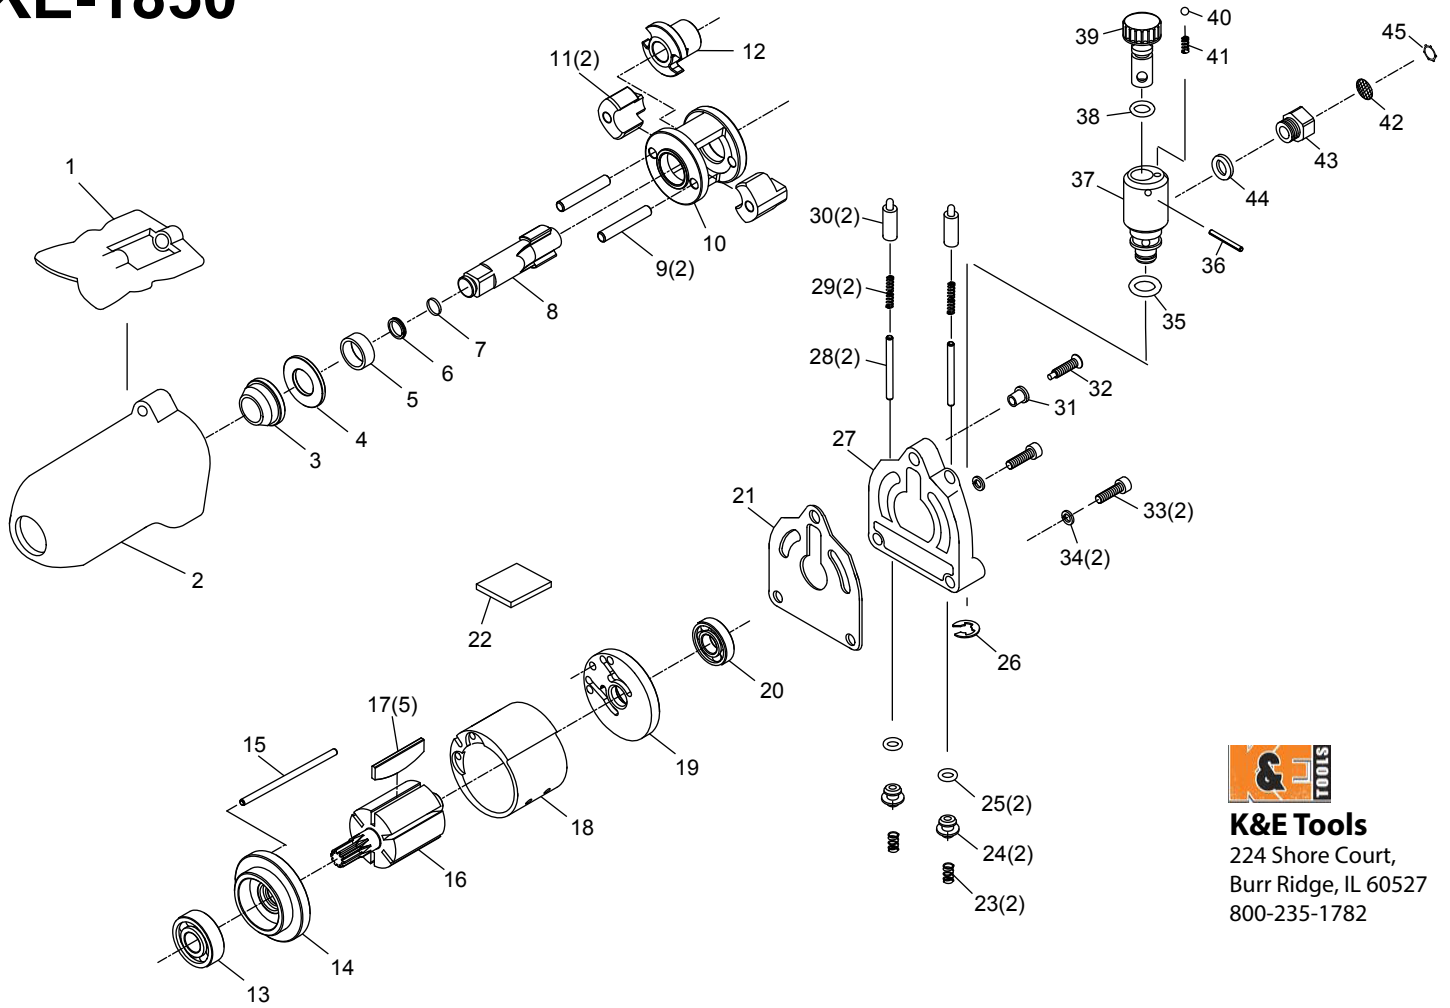

3/8" Baby Butterfly IMPACT WRENCH

KE-1850

EXPLODED VIEW

K&E Tools
224 Shore Court,
Burr Ridge, IL 60527
800-235-1782

PARTS LIST

Index No.	Parts No.	Description	Qty. Per tool
1	850-01	Throttle Lever	1
2	850-02	Motor Housing	1
3	782503	Housing Bushing	1
4	782508	Spacer	1
5	782509	Hammer Cage Bushing	1
6	250EX-21	Socket Ret. Ring	1
7	250EX-22	O-Ring	1
8	850-08	3/8" Anvil Shank	1
9	782512	Hammer Cage Pin	2
10	782515	Hammer Cage	1
11	782514	Hammer	2
12	782513	Cam	1
13	608ZZ	Ball Bearing	1
14	850-14	Front End Plate	1
15	850-15	Motor Pin	1
16	782521	Rotor	1
17	782520	Rotor Blade	5
18	850-18	Cylinder	1
19	850-19	Rear End Plate	1
20	626ZZ	Ball Bearing	1
21	850-21	Gasket	1
22	850-22	Silencer	1
23	850-23	Valve Spring	2
24	850-24	Throttle Valve	2
25	P-4	O-Ring	2
26	850-26	Retainer Ring	1
27	850-27	Valve Housing	1
28	850-28	Throttle Pin	2
29	850-29	Throttle Spring	2

Index No.	Parts No.	Description	Qty. Per tool
30	850-30	Throttle Plunger	2
31	850-31	Lever Bushing	1
32	850-32	Throttle Lever Bolt	1
33	M4X20	Cap Screw	2
34	M4W	Spring Washer	2
35	S-9	O-Ring	1
36	SP2.5X10	Spring Pin	1
37	850-37	Regulator Bushing	1
38	S-6	O-Ring	2
39	850-39	Regulator	1
40	25D	Steel Ball	1
41	850-41	Regulator Spring	1
42	850-42	Screen	1
43	850-43	Inlet Bushing	1
44	850-44	Washer	1
45	850-45	Circular Internal Nut	1

The types and specifications may be changed without notice.