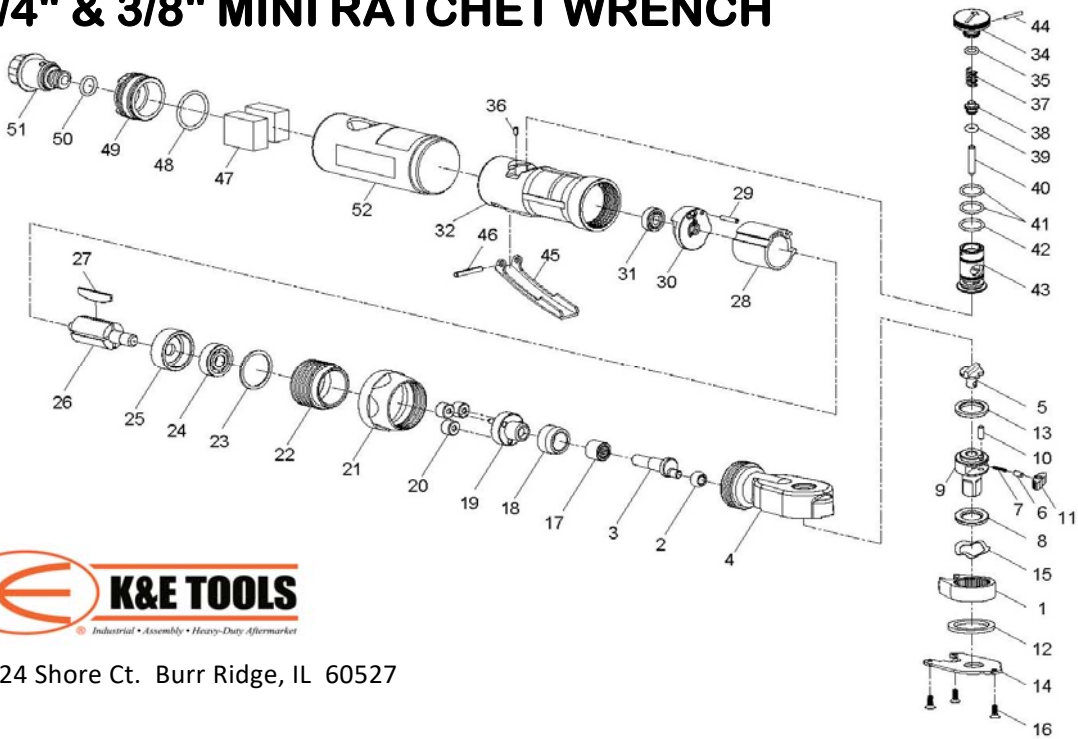

KE-1164 & KE-1165 1/4" & 3/8" MINI RATCHET WRENCH

224 Shore Ct. Burr Ridge, IL 60527

INDEX	PART #	DESCRIPTION	QTY	INDEX	PART #	DESCRIPTION	QTY
1	1164-01	RATCHET YOKE	1	27	1164-27	ROTOR BLADE	4
2	1164-02	DRIVE BUSHING	1	28	1164-28	CYLINDER	1
3	1164-03	CRANK SHAFT	1	29	SP2.5X14	SPRING PIN	1
4	1164-04	RATCHET HOUSING	1	30	1164-30	REAR END PLATE	1
5	1164-05	1/4" REVERSE BUTTON	1	31	696ZZ	BALL BEARING	1
5	1165-05	3/8" REVERSE BUTTON	1	32	1164-32	MOTOR HOUSING	1
6	1164-06	LOCK PIN	1	34	1164-34	REGULATOR DIAL	1
7	1164-07	RATCHET SPRING	1	35	S-6	O RING	1
8	1164-08	1/4" THRUST WASHER	1	36	SP2X12	SPRING PIN	1
8	1165-08	3/8" THRUST WASHER	1	37	1164-37	VALVE SPRING	1
9	1164-09	1/4" ANVIL	1	38	1164-38	THROTTLE VALVE	1
9	1165-09	3/8" ANVIL	1	39	P-4	O RING	1
10	1164-10	DOWEL PIN	1	40	1164-40	VALVE SHAFT	1
11	1164-11	RATCHET PAWL	1	41	S-12	O RING	2
12	1164-12	COLLAR	1	42	S-12.5	O RING	1
13	1164-13	COVER PLATE BUSHING	1	43	1164-43	AIR REGULATOR	1
14	1164-14	COVER PLATE	1	44	1164-44	SPRING PIN	1
15	1164-15	SPRING WASHER	1	45	1164-45	THROTTLE LEVER	1
16	M3X8	TORX SCREW	3	46	SP3X22	SPRING PIN	1
17	1164-17	NEEDLE BEARING	1	47	1164-47	SPONGE	2
18	1164-18	SPINDLE BUSHING	1	48	S-22.4	O RING	1
19	1164-19	PLANET CAGE WITH PIN	1	49	1164-49	EXHAUST SLEEVE	1
20	1164-20	IDLE GEAR	3	50	P-10	O RING	1
21	1164-21	COUPLING NUT	1	51	1164-51	SWIVEL INLET	1
22	1164-22	INTERNAL GEAR	1	52	1164-52	HOSUING COVER	1
23	1164-23	LOCK WASHER	1				
24	608ZZ	BALL BEARING	1				
25	1164-25	FRONT END PLATE	1				
26	1164-26	ROTOR	1				